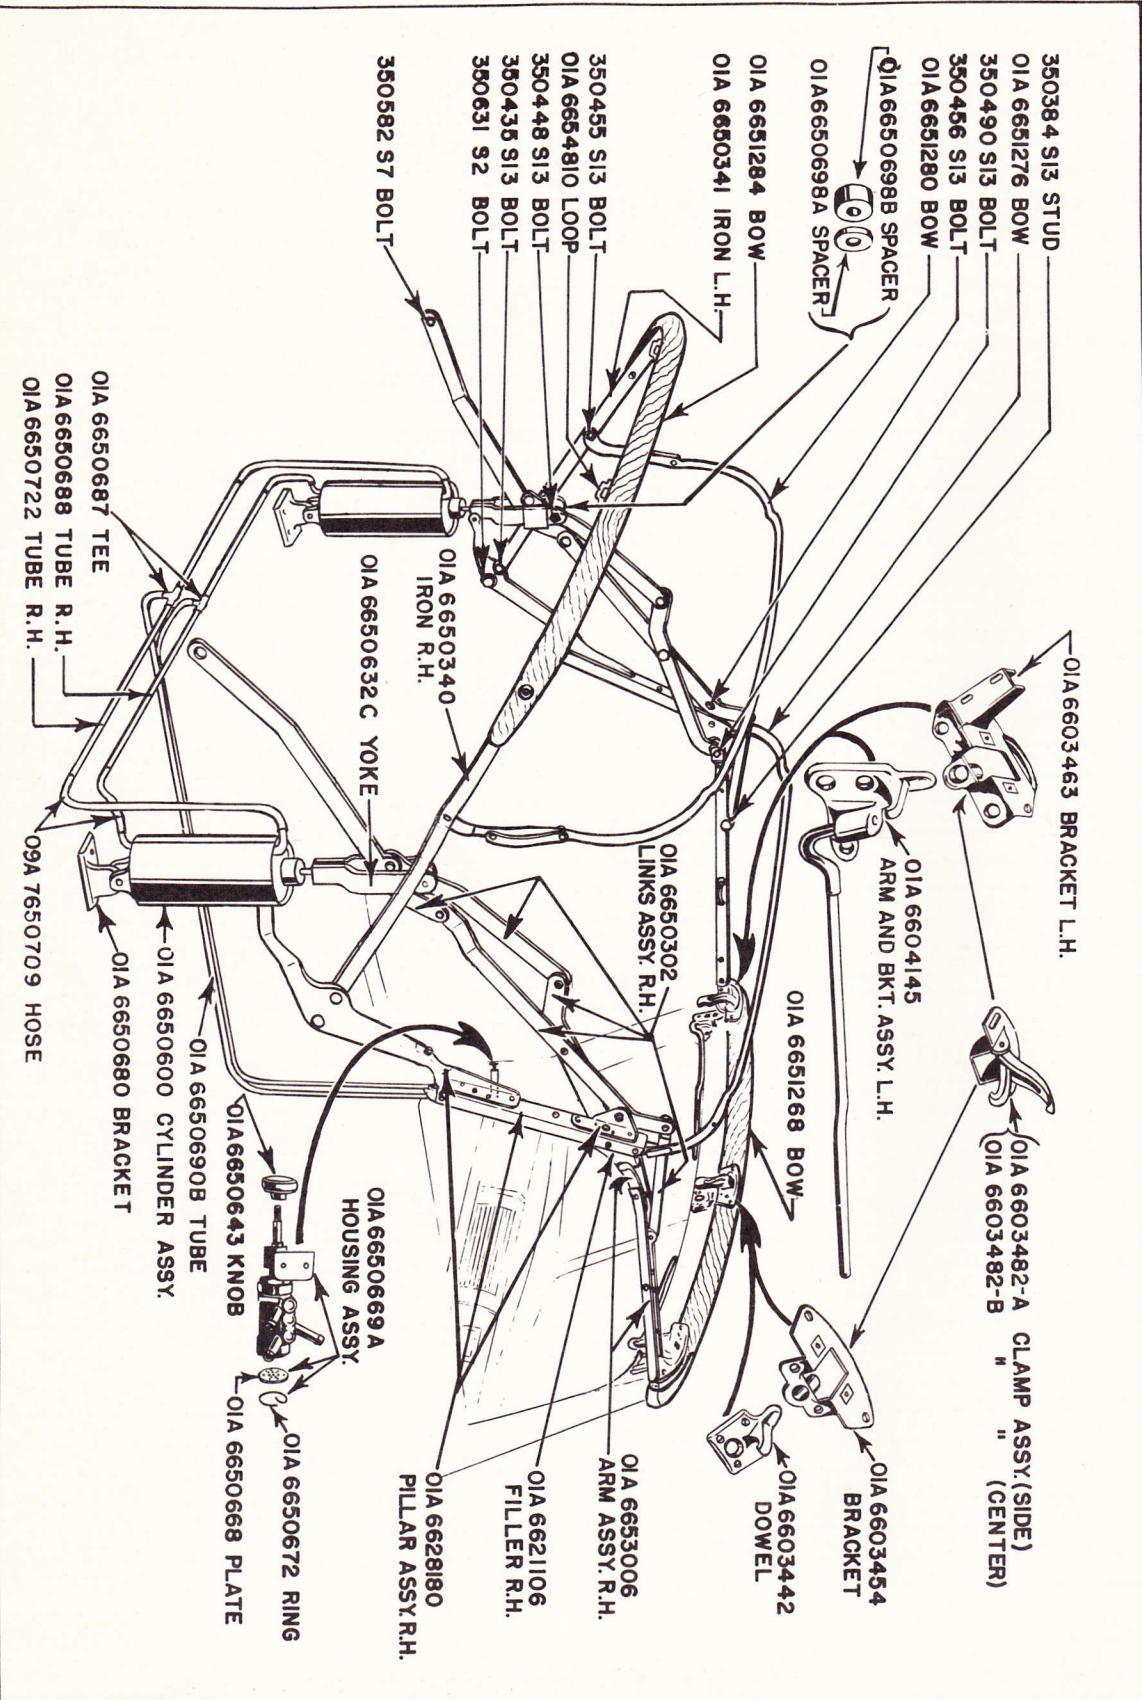

BODY PARTS LIST

MODEL O1A66 FORD CONVERTIBLE CLUB COUPE